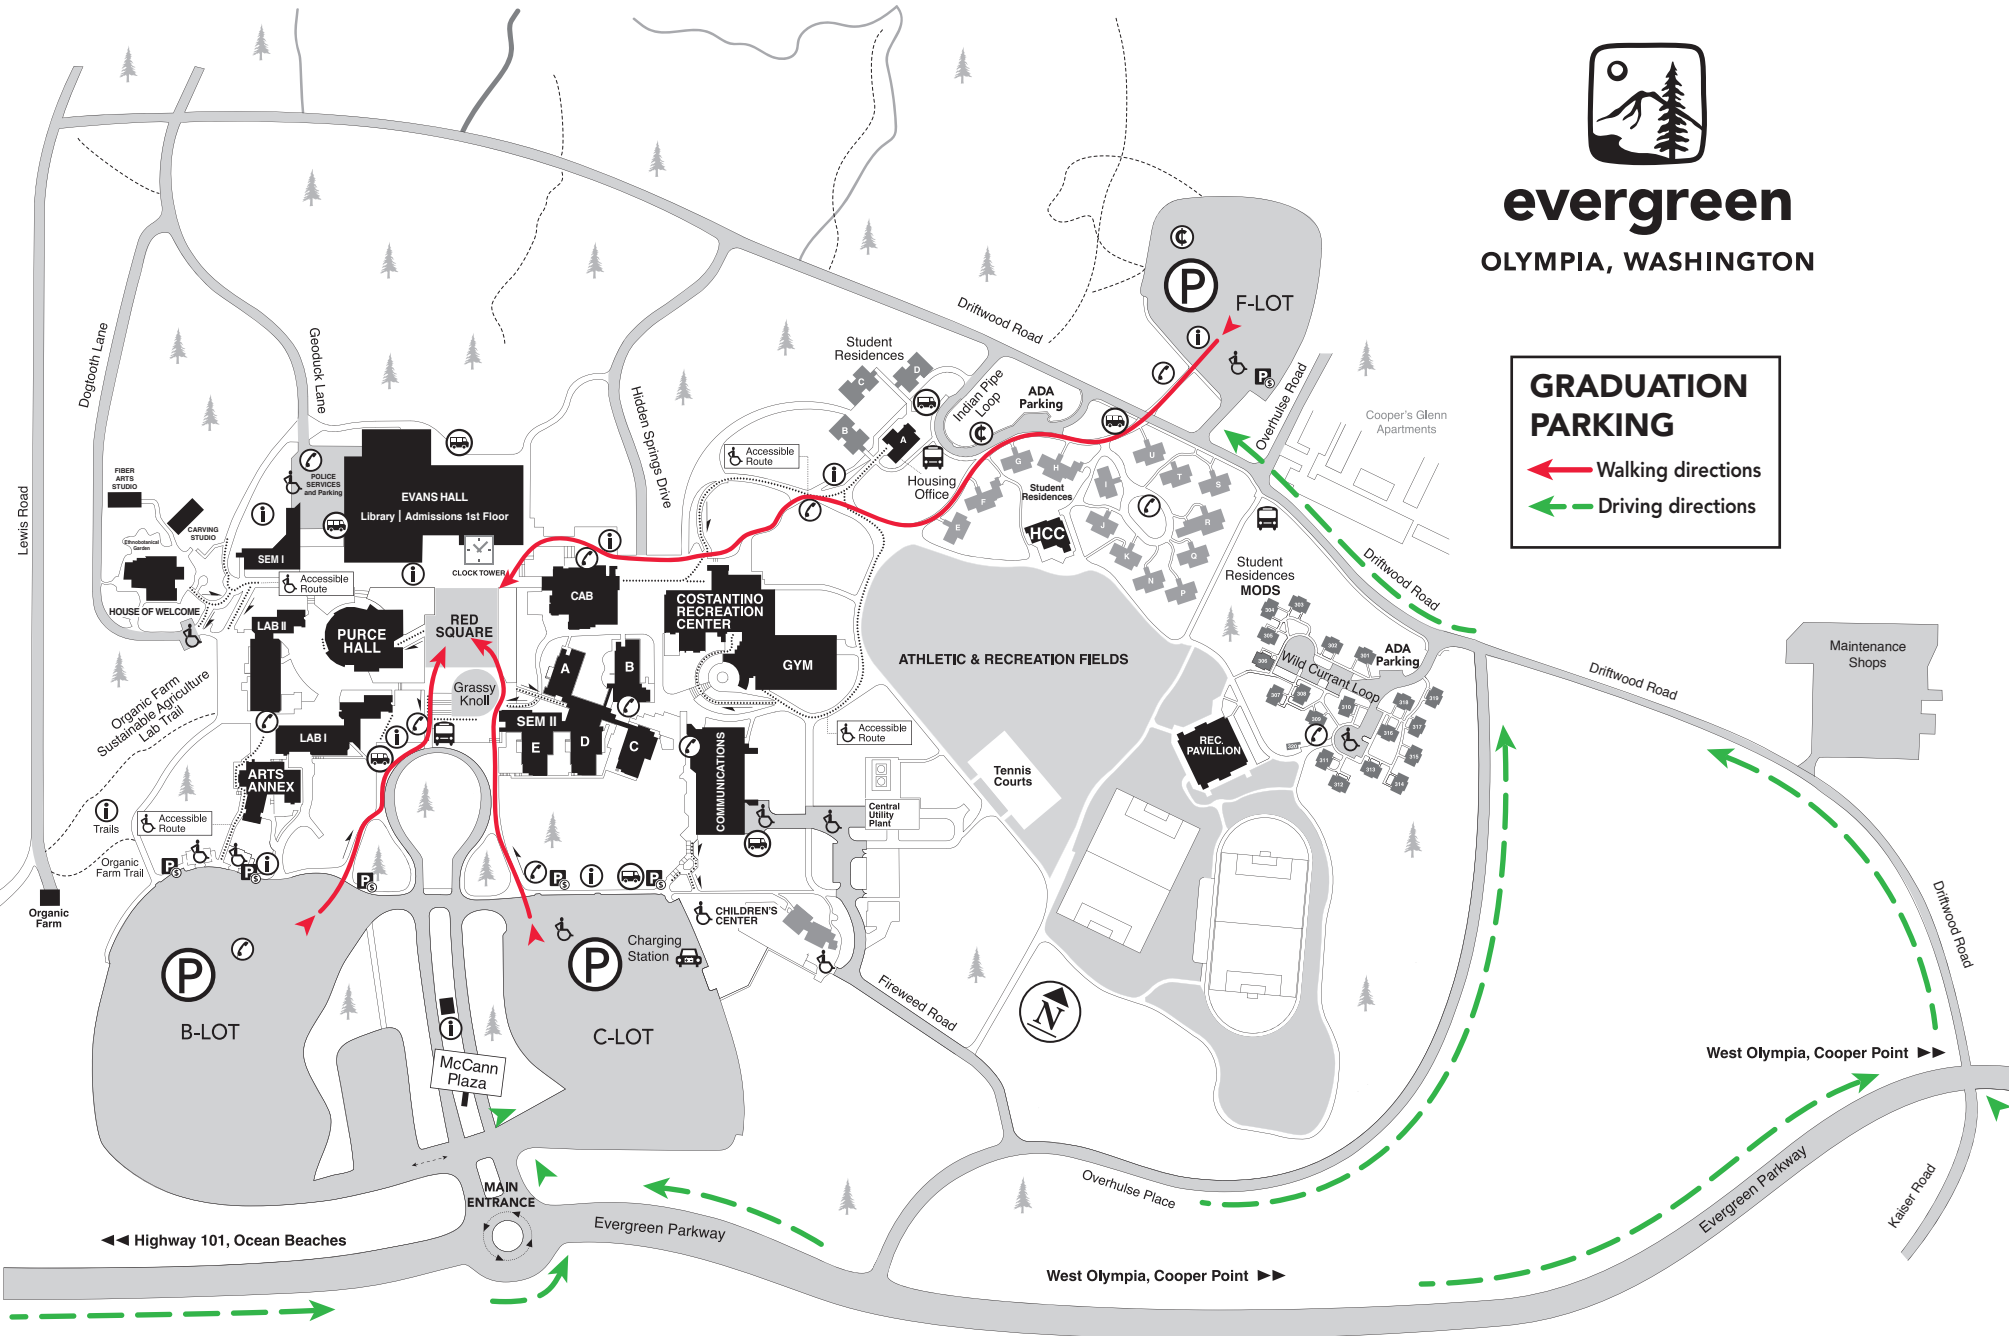

evergreen
OLYMPIA, WASHINGTON

GRADUATION PARKING

- ← Walking directions
- ← Driving directions

← Highway 101, Ocean Beaches

West Olympia, Cooper Point →

West Olympia, Cooper Point →

Krasser Road