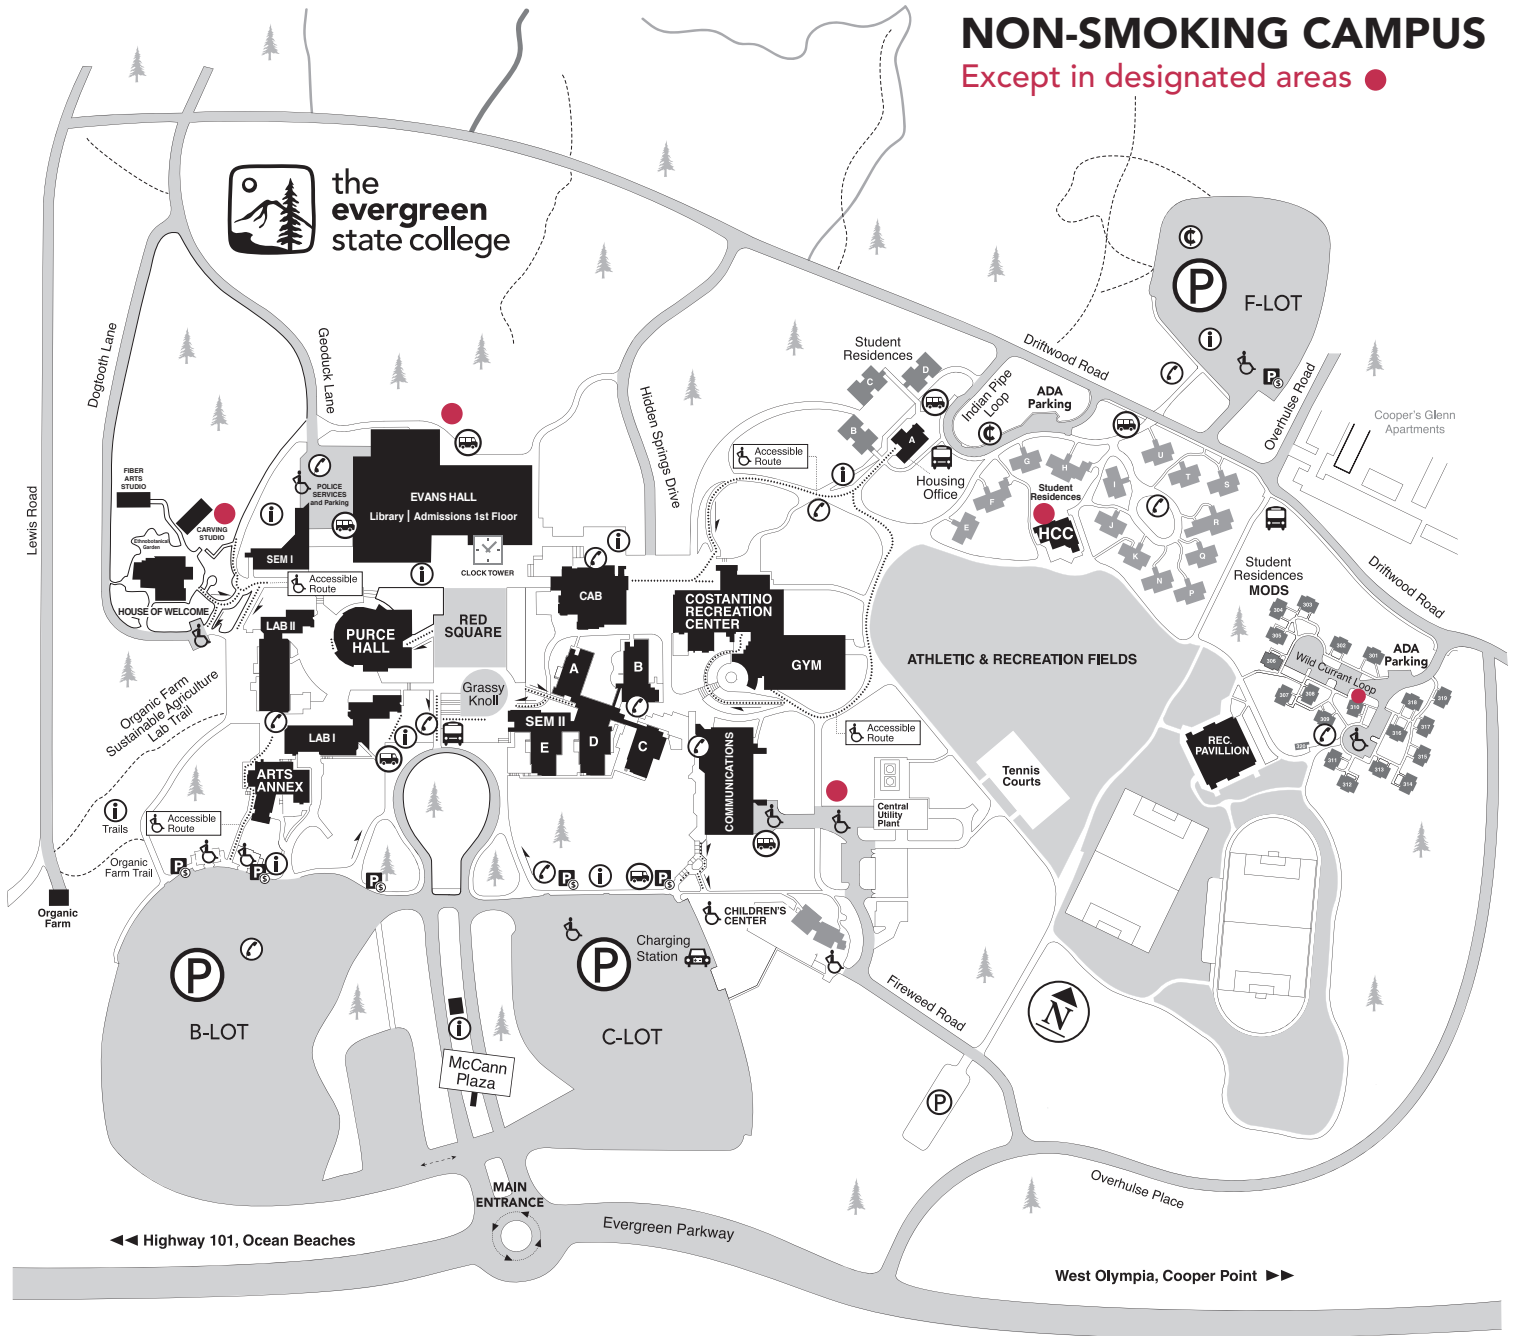

NON-SMOKING CAMPUS

Except in designated areas ●

the evergreen state college

B-Lot

C-Lot

F-Lot

◀◀ Highway 101, Ocean Beaches

West Olympia, Cooper Point ▶▶